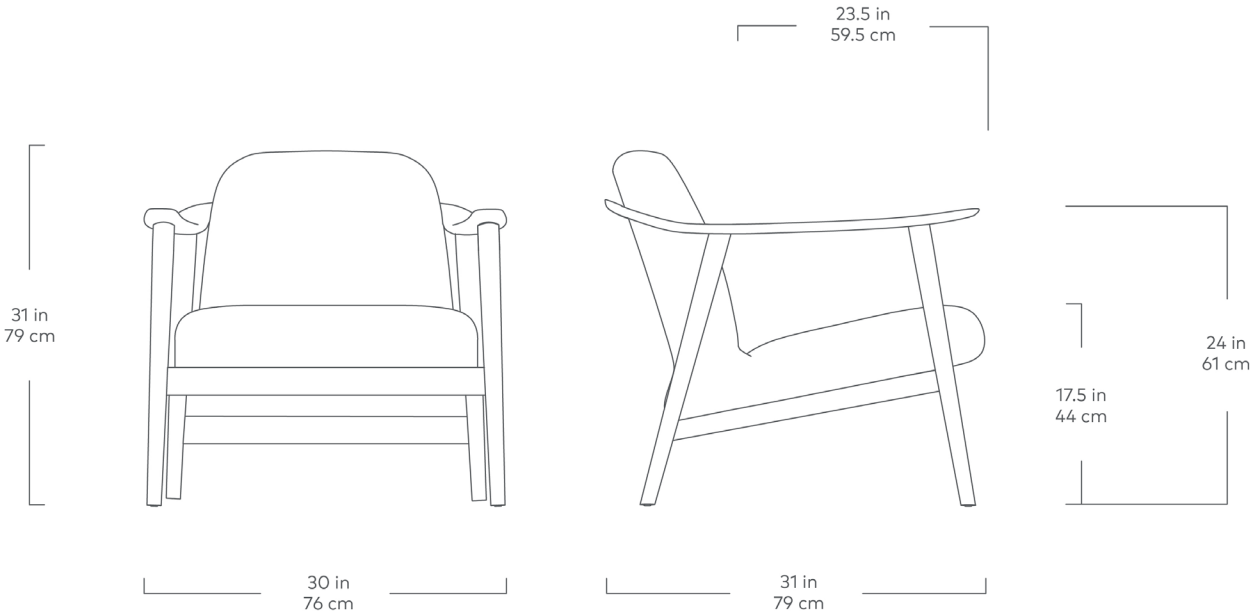

Baltic Chair

- Solid wood frame featuring custom bent armrests and mortise and tenon joints is crafted from walnut or ash.
- Solid ash frame is 100% FSC®-Certified in support of responsible forest management (FSC® 092551).
- One piece seat and back is crafted with high resiliency medium density polyurethane foam.
- Webbed suspension system for comfort.
- Inner frame is 100% kiln-dried FSC®-Certified hardwood in support of responsible forest management (FSC® 092551).
- Wood is a natural material, with variations in grain pattern and colour that make each design unique.
- Bumpers on the bottom of base to protect hardwood floors.
- Manufactured to meet California TB117-2013 fire safety standards without the use of flame retardant additives in the upholstery foam.
- All fabric is California TB117-2013 certified and double rub tested.
- Our leathers have been chosen for their raw, natural beauty. They may have distinct surface characteristics, natural markings, and colour variations which differ from hide to hide and from one product to another, making each leather product unique.